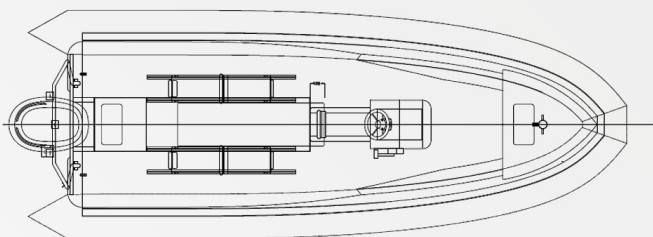

R6

Dimensions

Length Range 6m

Crew/Pax 7

Speed 45+ Knots

Propulsion

Propeller / Waterjet / Sterndrive / Outboard

Material

Aluminium/GRP

Fender

Inflatable/D rubber/Foam/Popsure

Classification

Class/Flag options

Specific Features

Multi-Role
Weapon Mounts
Cargo Capacity

Operators
Senegal Navy
Togo Navy
Ivory Coast