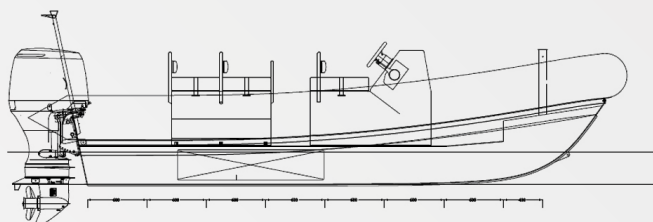

R6

Dimensions

Length Range 6m

Crew/Pax 7

Speed 45+ Knots

Propulsion

Propeller / Waterjet / Sterndrive / Outboard

Material

Aluminium/GRP

Fender

Inflatable/D rubber/Foam/Popsure

Classification

Class/Flag options

Specific Features

Multi-Role
Weapon Mounts
Cargo Capacity

Operators
Senegal Navy
Togo Navy
Ivory Coast