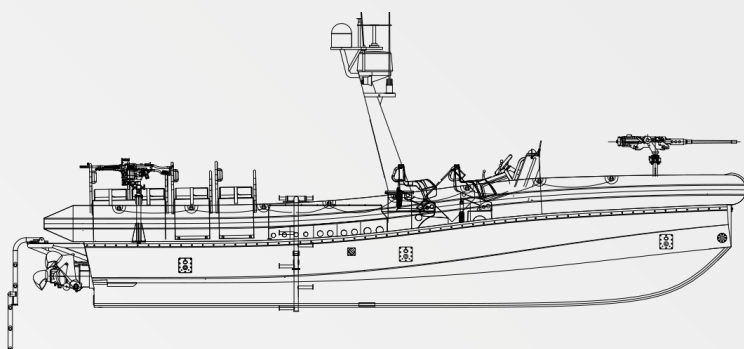

R9

Dimensions

Length Range 9m

Crew/Pax 2-10

Speed 45+ Knots

Propulsion
Propeller / Waterjet / Sterndrive / Outboard

Material
Aluminium/GRP

Fender
Inflatable/D rubber/Foam/Popsure

Classification
Class/Flag options

Specific Features
Multi-Role
Weapon Mounts
Cargo Capacity

Operators

French Navy
Environmental Protection Agency, Ghana
Ribtec, UK