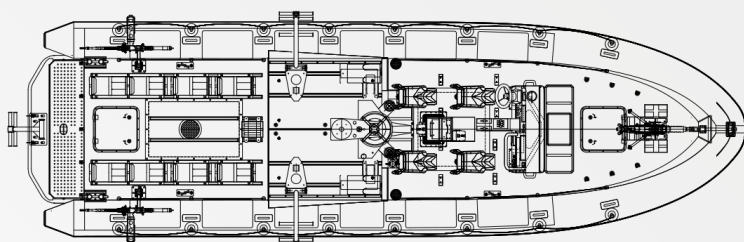

R9

Dimensions

Length Range 9m

Crew/Pax 2-10

Speed 45+ Knots

Propulsion
Propeller / Waterjet / Sterndrive / Outboard

Material
Aluminium/GRP

Fender
Inflatable/D rubber/Foam/Popsure