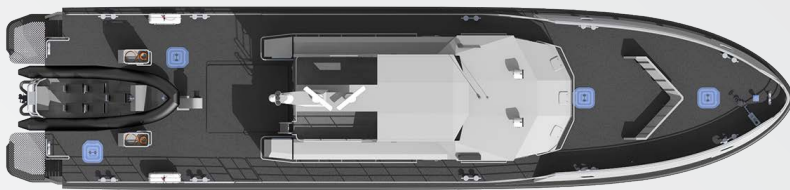

P28

Specifications

Length Range 27-30m

Crew Range 2-10

Speed Range 12-40 Knots

Propulsion
Propeller / Waterjet

Material
Aluminium/GRP/Steel

Fender
D rubber/Foam

Classification
Class/Flag options

Specific Features
Multi-Role
MOB Systems
On-board RIB
RIB Launching System
Weapon Mounts

Operators
Welsh Sea Fisheries, UK