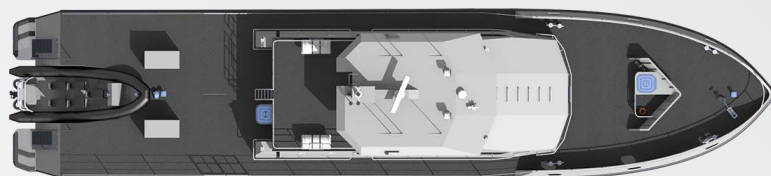

P32

Specifications

Length Range 31-34m
Crew Range 2-10
Speed Range 12-40 Knots

Propulsion
 Propeller / Waterjet

Material
 Aluminium/GRP/Steel

Fender
 D rubber/Foam

Classification
 Class/Flag options

Specific Features
 Multi-Role
 MOB Systems
 On-board RIB
 RIB Launching System
 Weapon Mounts